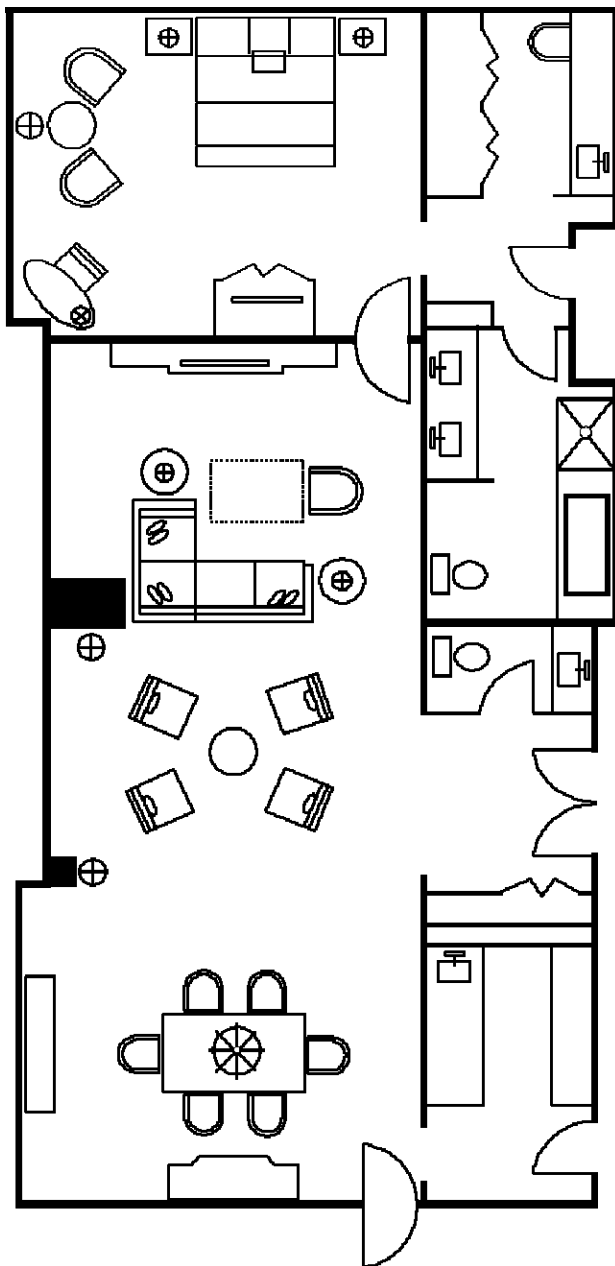

Marriott
SAN ANTONIO
RIVERCENTER

Luxury Suite

View of Alamodome/St. Paul's Square

Conference/Dining Table for 6

Living area with two conversation groupings

Wet Bar with Service Area
And Small Refrigerator

Powder Room

Master bedroom with King bed
Dressing area with large closet
Full bath with shower/tub combination
Separate shower stall
Dual sink vanity and bidet

Reception capacity of 60 (flow)
Approximate 765 square foot living area

(Second king bedroom available
at additional charge)