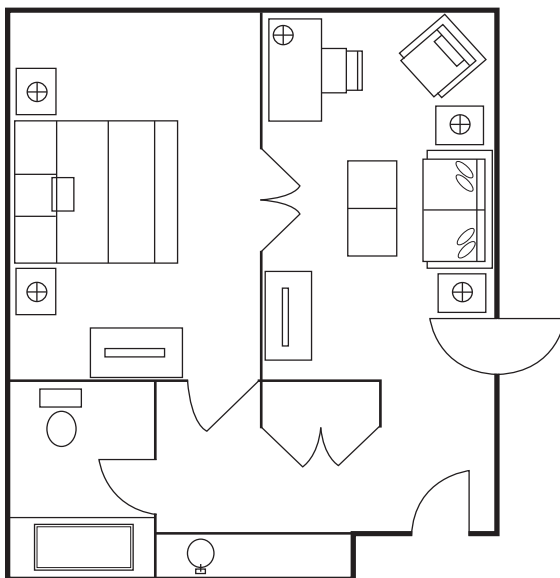

Presidential Suite

Downtown Skyline & River View

Conference/Dining Table for 6
Adjacent service pantry

Living area with two conversation groupings

Baby Grand Piano

Wet Bar with Service Area
And Small Refrigerator

Powder Room

Master bedroom with King bed
Dressing area with large closet
Full bath with shower/tub combination
Separate shower stall
Dual sink vanity and bidet

Reception capacity of 70 (flow)
Approximate 1,000 square foot living area

Wet Bar with Service Area
And Small Refrigerator

Powder Room

Master bedroom with King bed
Dressing area with large closet
Full bath with shower/tub combination
Separate shower stall
Dual sink vanity and bidet

Marriott
SAN ANTONIO
RIVERCENTER

King Suite

King bedroom separated
by pocket door from parlor/living area

Wet Bar with small Refrigerator

Full bath

(One or two connecting bedrooms
available at additional charge)