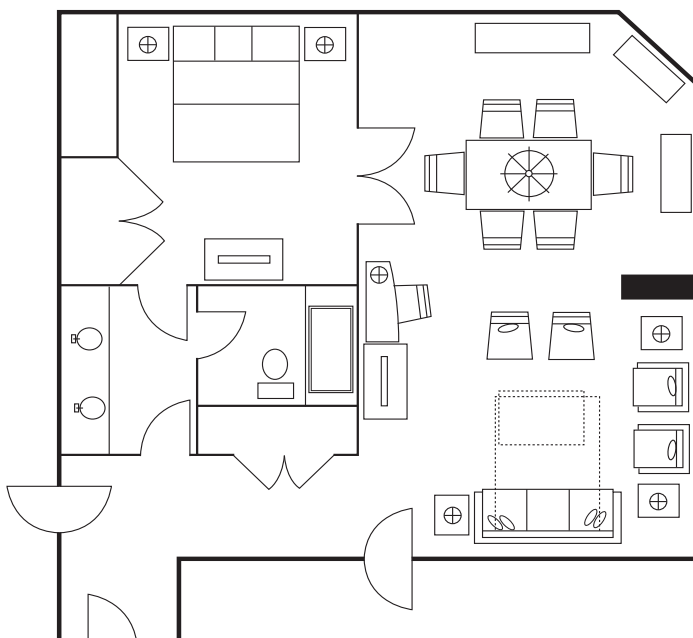

Presidential Suite

Downtown Skyline & River View

Conference/Dining Table for 6
Adjacent service pantry

Living area with two conversation groupings

Baby Grand Piano

Wet Bar with Service Area
And Small Refrigerator

Wet Bar with Service Area
And Small Refrigerator

Powder Room

Master bedroom with King bed
Dressing area with large closet
Full bath with shower/tub combination
Separate shower stall
Dual sink vanity and bidet

Wet Bar with small Refrigerator

Reception capacity of 30 (flow)
Approximate 535 square foot living area

(One or two connecting bedrooms
available at additional charge)

Executive Suite

Living area contains conversation
grouping and conference/dining table for 6

Includes one King bedroom separated from
The living/dining area by French doors

Full bath

Reception capacity of 20 (flow)
Approximate 500 square foot living area

(One or two connecting bedrooms
available at additional charge)