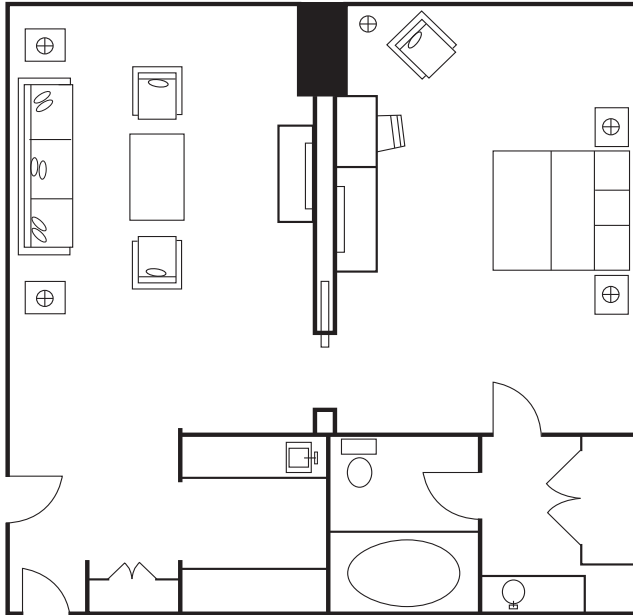

Powder Room

Master bedroom with King bed
Dressing area with large closet
Full bath with shower/tub combination
Separate shower stall
Dual sink vanity and bidet

Reception capacity of 70 (flow)
Approximate 1,000 square foot living area

Wet Bar with Service Area
And Small Refrigerator

Powder Room

Master bedroom with King bed
Dressing area with large closet
Full bath with shower/tub combination
Separate shower stall
Dual sink vanity and bidet

Includes one King bedroom separated from
The living/dining area by French doors

Full bath

Reception capacity of 20 (flow)
Approximate 500 square foot living area

(One or two connecting bedrooms
available at additional charge)

Marriott
SAN ANTONIO
RIVERCENTER

King Suite

King bedroom separated
by pocket door from parlor/living area

Wet Bar with small Refrigerator

Full bath

(One or two connecting bedrooms
available at additional charge)