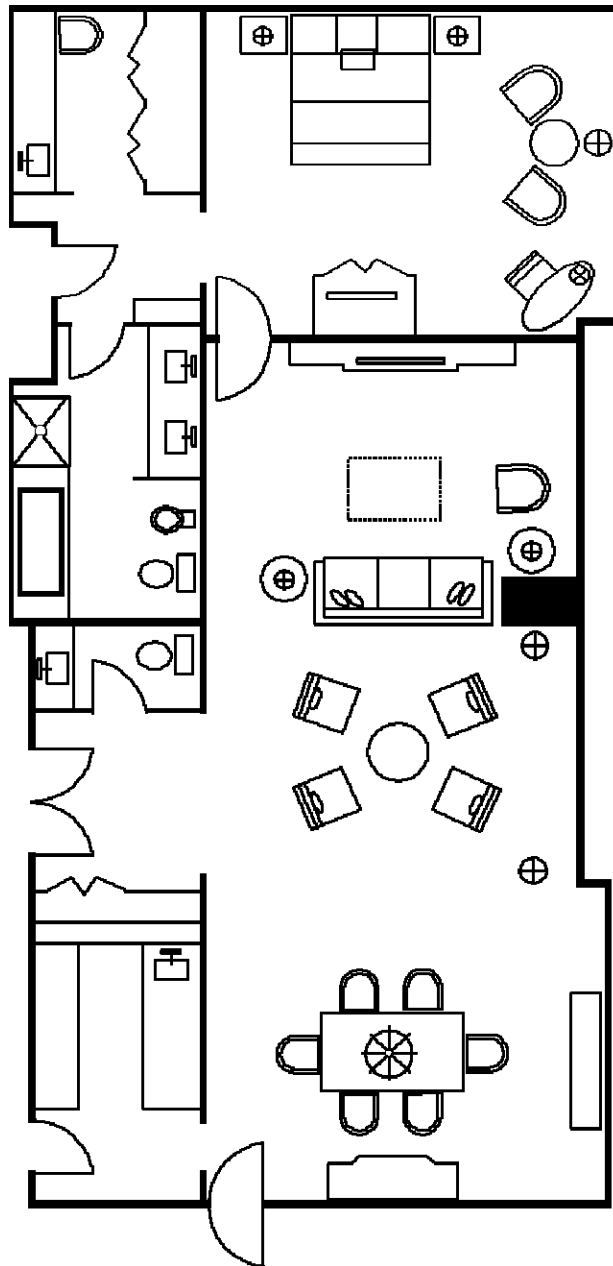

Presidential Suite

Downtown Skyline & River View

Conference/Dining Table for 6
Adjacent service pantry

Living area with two conversation groupings

Baby Grand Piano

Wet Bar with Service Area
And Small Refrigerator

Powder Room

Master bedroom with King bed
Dressing area with large closet
Full bath with shower/tub combination
Separate shower stall
Dual sink vanity and bidet

Reception capacity of 70 (flow)
Approximate 1,000 square foot living area

(Second king bedroom available
at additional charge)

Vice Presidential Suite

Downtown Skyline & River View

Conference/Dining Table for 6

Living area with two conversation groupings

Wet Bar with Service Area
And Small Refrigerator

Wet Bar with Service Area
And Small Refrigerator

Powder Room

Master bedroom with King bed
Dressing area with large closet
Full bath with shower/tub combination
Separate shower stall
Dual sink vanity and bidet