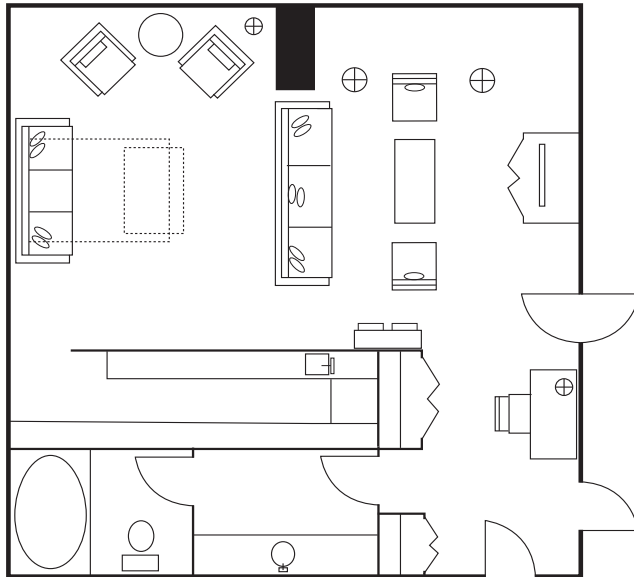

Wet Bar with Service Area
And Small Refrigerator

Powder Room

Master bedroom with King bed
Dressing area with large closet
Full bath with shower/tub combination
Separate shower stall
Dual sink vanity and bidet

Reception capacity of 60 (flow)
Approximate 765 square foot living area

(Second king bedroom available
at additional charge)

Hospitality Room

Living area with conversation groupings

Murphy bed wall unit

Full bath

Wet Bar with small Refrigerator

Reception capacity of 30 (flow)
Approximate 535 square foot living area

(One or two connecting bedrooms
available at additional charge)

Executive Suite

Living area contains conversation
grouping and conference/dining table for 6